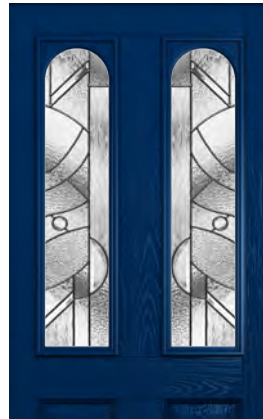

Glass Size - 203mm width x 914mm height.
- deduct 30mm from the above unit sizes for visible glass area.

Nottingham

NEW GLASS

- Caledonian Rose (handed) ✓
- Park Lane Bespoke ✓
- Zinc Art Star * ✓

- Abstract * ✓
- Brilliante * ✓
- CFT 2.2 ✓
- Clarity * ✓
- CTB 17.2 ✓
- CTB 19.2 ✓
- Diamond (Black & White) ✓
- Diamond (Black) ✓
- Diamond (Butterscotch) ✓
- Diamond (Red) ✓
- Diamond Lead ✓
- Elegance * ✓
- Jewel ✓
- Potomac ✓
- Prairie * ✓

- Quad (Black) ✓
- Quad (Blue) ✓
- Quad (Grey) ✓
- Quad (Red) ✓
- Reflections * ✓
- Simplicity * ✓
- Square Lead ✓
- Trio Square (Red) ✓
- Trio Square (Black) ✓
- Trio Square (Blue) ✓
- Trio Square (Grey) ✓
- Trio Square (Black) ✓

Abstract

* 6.8mm laminated glass design