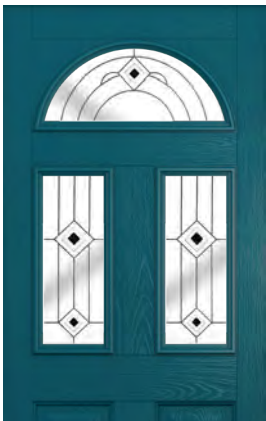

Trio Square (Black)