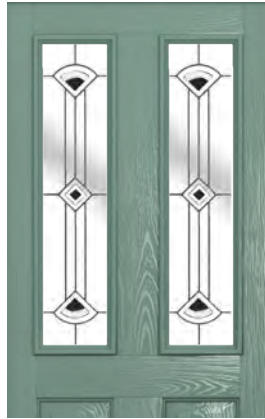

Quad (Black)