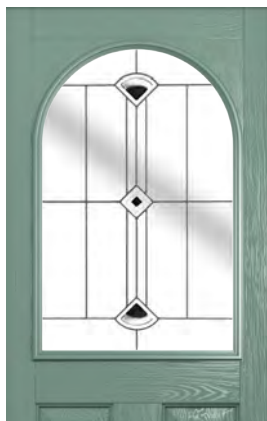

Quad (Black)