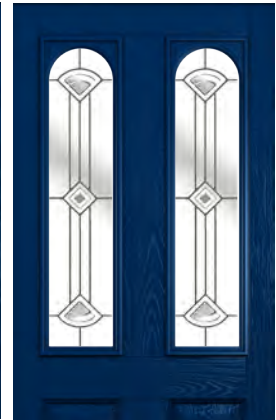

Quad (Grey)