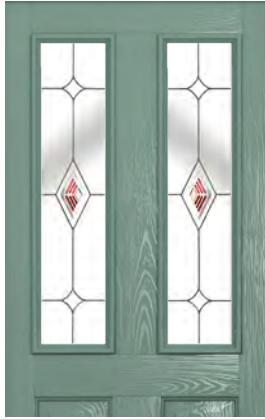

CTB 19.2

Glass Size - 203mm width x 914mm height.
- deduct 30mm from the above unit sizes for visible glass area.

Diamond (Black & White)

Diamond (Black)

Diamond (Butterscotch)

Diamond (Red)

Diamond Lead

Elegance