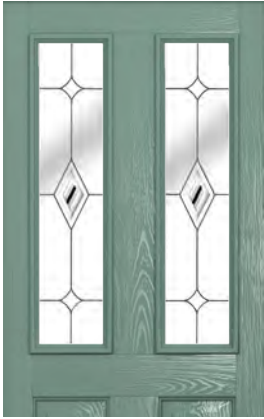

CTB 19.2

Glass Size - 203mm width x 914mm height.
- deduct 30mm from the above unit sizes for visible glass area.

Diamond (Black & White)

Diamond (Black)

Diamond (Butterscotch)

Diamond (Red)

Diamond Lead

Elegance