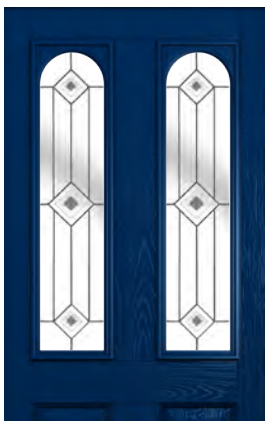

Reflections

Simplicity

Square Lead

Trio Square (Red)

Trio Square (Black)

Trio Square (Blue)

Trio Square (Grey)

Glass Size - 203mm width x 914mm height.
 - deduct 30mm from the above unit sizes for visible glass area.