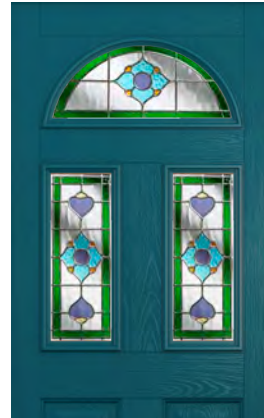

Dorchester