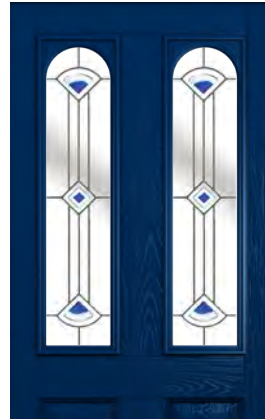

Quad (Blue)