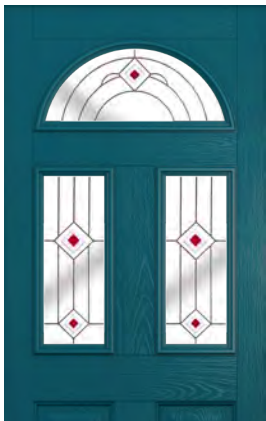

Trio Square (Red)