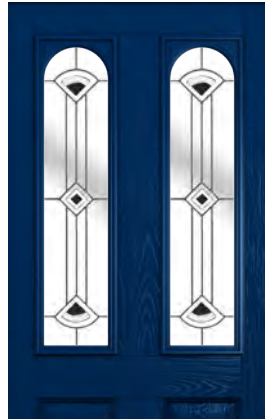

Quad (Black)