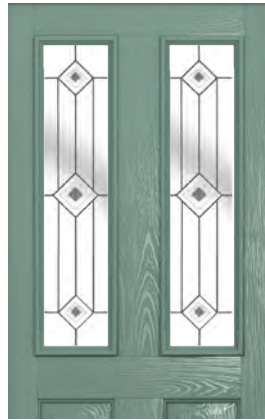

Trio Square (Grey)