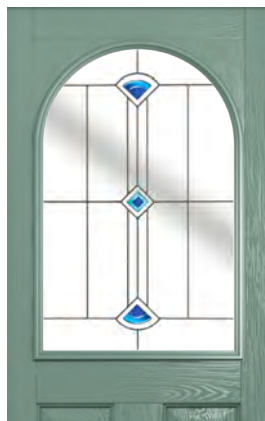

Diamond (Black & White)

Diamond (Black)

Diamond (Butterscotch)

Diamond (Red)

Diamond Lead

Elegance

Quad (Black)

Quad (Blue)

Quad (Grey)

Quad (Red)

Glass Size - 558mm width x 914mm height

- deduct 30mm from the above unit sizes for visible glass area.

Reflections

Royale

Simplicity

Square Lead