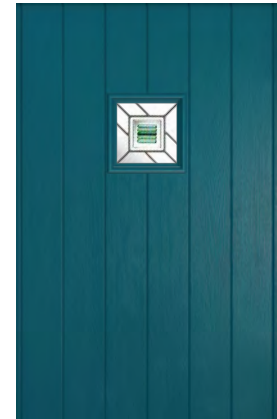

Trio Square (Green)

Trio Square (Sea Green)

Glass Size - 558mm width x 914mm height
 - deduct 30mm from the above unit sizes for visible glass area. .

Stafford

NEW GLASS

- Modena *
- Park Lane Bespoke
- Zinc Art Star *