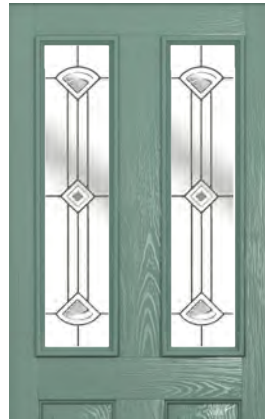

Jewel

Potomac

Prairie

Quad (Black)

Quad (Blue)

Quad (Grey)

Glass Size - 203mm width x 914mm height.

- deduct 30mm from the above unit sizes for visible glass area.