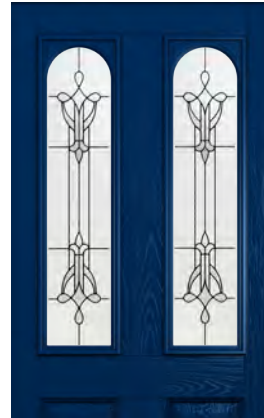

Park Lane Bespoke