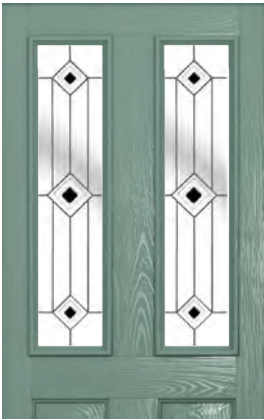

Trio Square (Black)