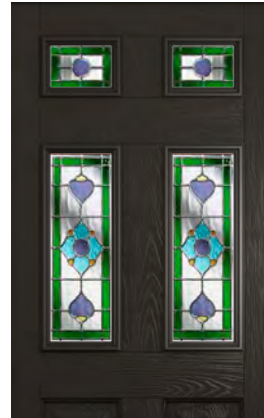

Dorchester