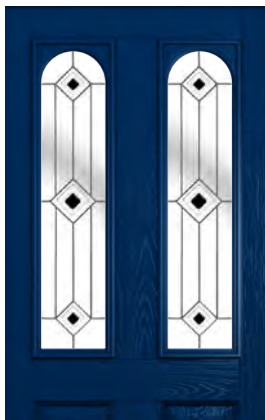

Reflections

Simplicity

Square Lead

Trio Square (Red)

Trio Square (Black)

Trio Square (Blue)

Trio Square (Grey)

Glass Size - 203mm width x 914mm height.
 - deduct 30mm from the above unit sizes for visible glass area.