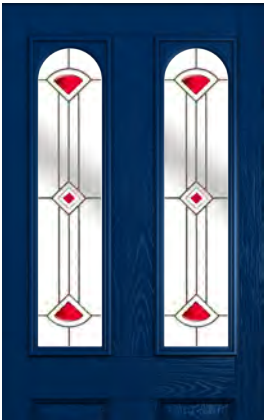

Glass Size - 203mm width x 914mm height.
- deduct 30mm from the above unit sizes for visible glass area.

Quad (Red)