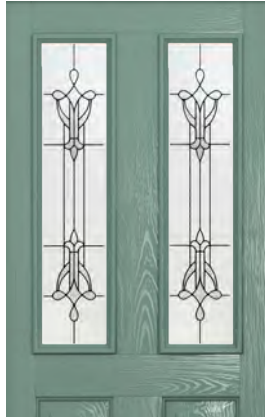

Park Lane Bespoke