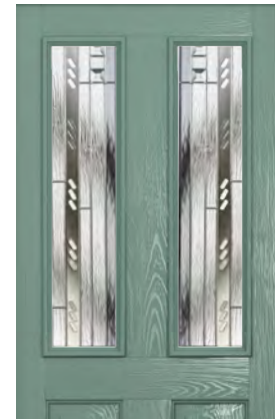

Matrix

* 6.8mm laminated glass design