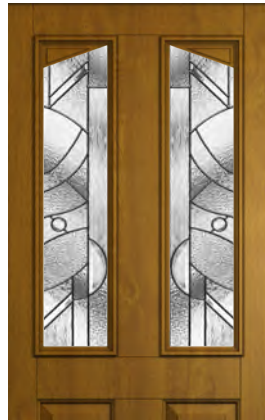

Glass Size - 203mm width x 914mm height.
- deduct 30mm from the above unit sizes for visible glass area.

Harlech

NEW GLASS

- Caledonian Rose (handed) ✓
- Park Lane Bespoke ✓
- Zinc Art Star * ✓

- Abstract * ✓
- Brilliante * ✓
- CFT 2.2 ✓
- Clarity * ✓
- CTB 17.2 ✓
- CTB 19.2 ✓
- Diamond (Black & White) ✓
- Diamond (Black) ✓
- Diamond (Butterscotch) ✓
- Diamond (Red) ✓
- Diamond Lead ✓
- Elegance * ✓
- Jewel ✓
- Potomac ✓
- Prairie * ✓

- Quad (Black) ✓
- Quad (Blue) ✓
- Quad (Grey) ✓
- Quad (Red) ✓
- Reflections * ✓
- Simplicity * ✓
- Square Lead ✓
- Trio Square (Red) ✓
- Trio Square (Black) ✓
- Trio Square (Blue) ✓
- Trio Square (Black) ✓
- Trio Square (Grey) ✓

Abstract

* 6.8mm laminated glass design