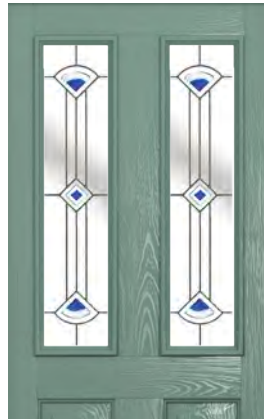

Quad (Blue)