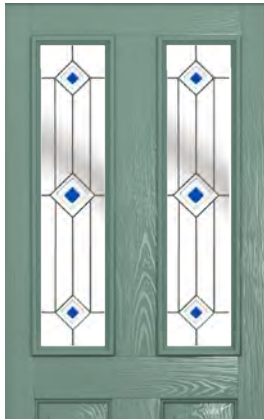

Trio Square (Blue)