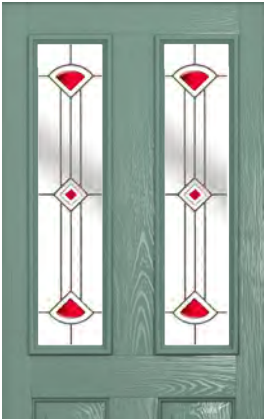

Glass Size - 203mm width x 914mm height.

- deduct 30mm from the above unit sizes for visible glass area.

Quad (Red)