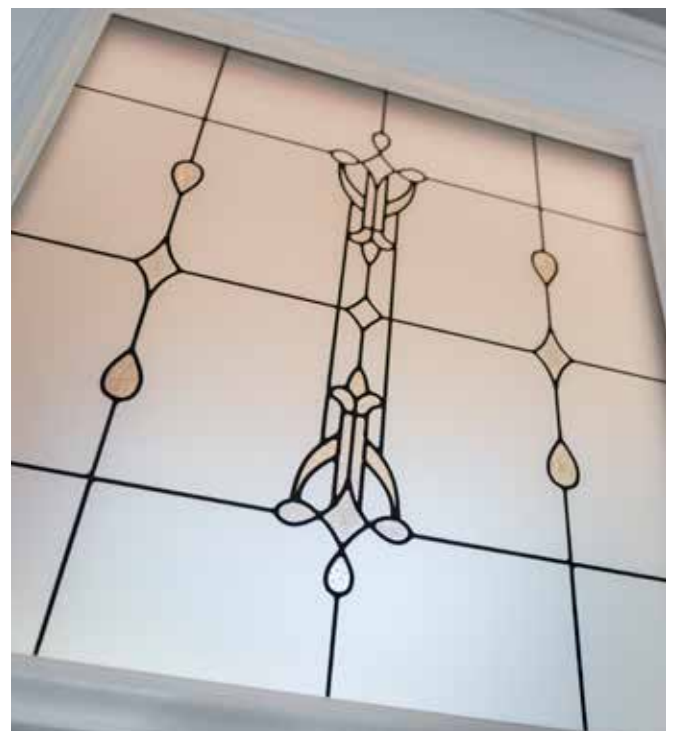

Contents

05. Choosing Solidor
06. Security
08. Colour Options
10. The Italia Collection
20. The Traditional Collection
30. Solidor French Doors
32. Solidor Stable Doors
34. Side Panels
36. Furniture & Accessories
41. Glazing Options
42. Jo Downs Range
44. Art Deco Range
46. Decorative Glass

PLEASE NOTE THE IMAGES SHOWN WITHIN THIS BROCHURE ARE FOR ILLUSTRATION PURPOSES ONLY. PLEASE USE THIS BROCHURE AS A REFERENCE, SLIGHT CHANGES CAN OCCUR DUE TO CONTINUOUS IMPROVEMENT.