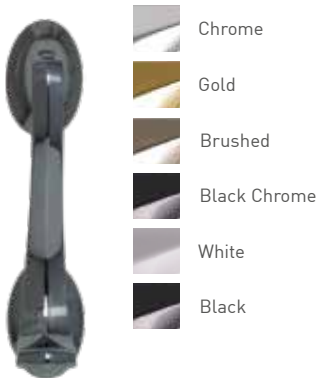

Furniture & Accessories

A selection of beautiful accessories and high security locks to perfectly complement your choice of door. Whether contemporary or traditional, you will find an accessory to really make your door stand out.

Door Knockers

Doctor