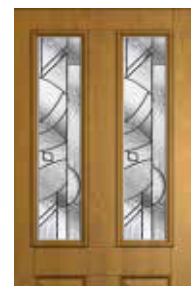

Ludlow

The Ludlow is Solidor's most popular style of composite door.

It's perfectly suited to both rich colours such as red and traditional woodgrain effects such as rosewood. The two glazed panels can help shape the visual appearance of the overall door with options ranging from the traditional diamond to the more contemporary abstract. There's also the option of a solid door, which looks great in Irish Oak.

Abstract

Midnight Grey	Rich Aubergine	Irish Oak	Peacock Blue	French Grey	Chartwell Green	Lavender	Cobalt Blue	Walnut	Duck Egg Blue	Twilight Grey	Painswick
Tangerine	Schwarzbraun	Anthracite Grey	Golden Oak	Black	Ruby Red	White	Cream	Rosewood	Foiled White	Green	Blue