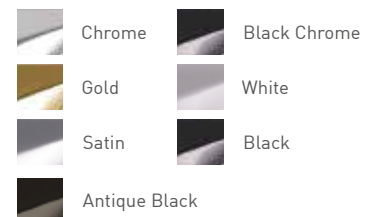

Finger pulls

Available with the heritage lock