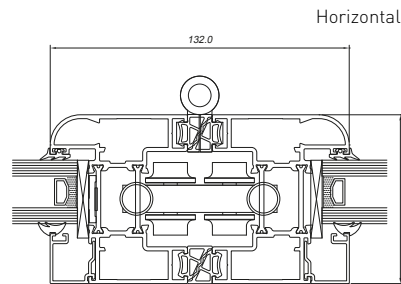

Horizontal