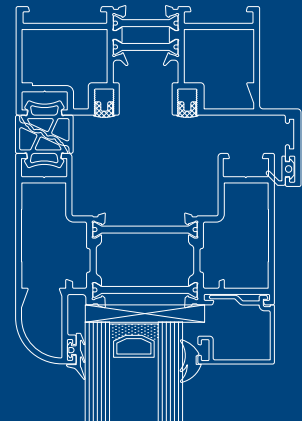

smart
architectural aluminium

Visofold

The Visofold series of slide-folding doors offer impressive opening apertures that can unite internal and external areas creating unique living and social areas. Suitable for both residential and commercial applications.

Features door systems tested to (depending on system):

1. U Values up to 1.5 W/m²K
   - Security tested to PAS 24: 2012
   - Weather tested to BS 6375 Part 1: 2009
   - Colour matched accessories now available
2. Speak with your supplier for details