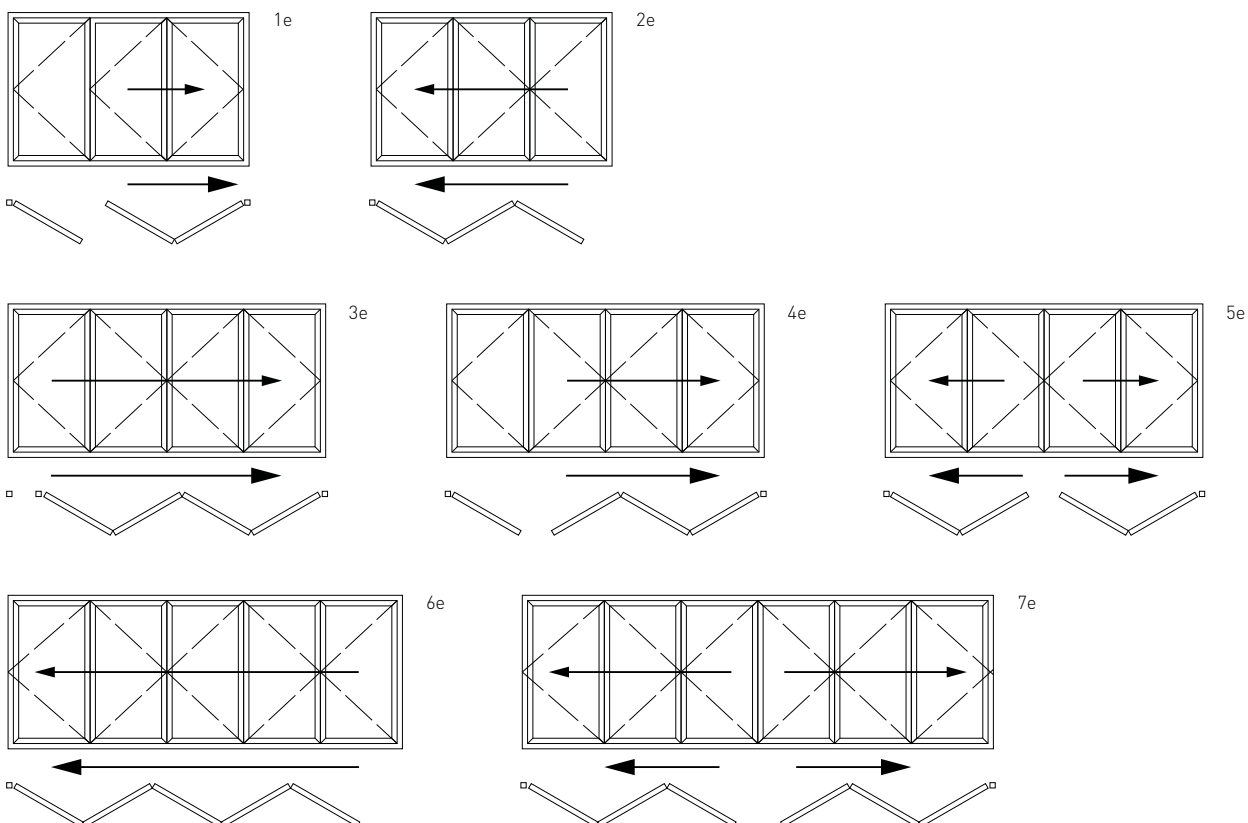

Used commercially in a bar, café or restaurant, Visofold can create a glazed screen that allows in the maximum ingress of light in inclement weather, and will also easily glide to open up an entire wall in warmer weather. Visofold doors offer a choice of opening configurations to suit any application. Choose to fold the sashes internally or externally, place the opening at the side so the sashes all fold one way, at one end, to create a single entrance door for easy access, or in the middle to give the option of a double door.

All Visofold profiles feature a polyamide thermal break that enhances the thermal performance of the profile and improves the overall U-Value. Profiles feature EPDM high quality gaskets and weather brushes to aid weather resistance. Visofold complies with the requirements of Building Regulations Document L 2010. Security is assured by multi-point lock mechanisms on main opening sashes, and shoot-bolt locking on floating mullions.

All Visofold doors have the option of either low thresholds for unimpeded, easy access, or rebated thresholds that offer improved weather resistance. Visofold doors are available in a choice of standard or non-standard colours, including metallic, wood-structure, dual colour and Smart's unique Sensations range of textured finishes.

Configurations

Plus many more designs please speak to your supplier for further information