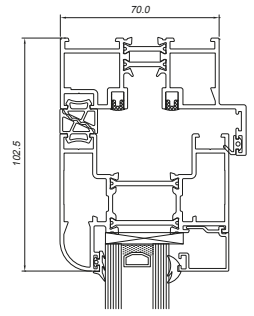

Visofold 1000

Application

- Residential/retail/commercial

Features

- Attractive, slim-line profiles offer reduced sightlines
- Profiles available in either square or rounded edge options
- Fabricated using mitred corners
- Lock mechanism available with domestic style 'lift-up' handle and an adjustable, one-piece keep
- Manufactured using Smarts punch tooling

Technical Performance

Finish	Single or dual colour, marine quality polyester powder coat as standard **
U Value	1.5 W/m²K using a 1.0 centre pane
Air	Class 4, 600Pa
Water	Class E, 750Pa
Wind	Class 4, 1800Pa
Document L Compliant	
PAS 24:2016	Enhanced Security Performance

Dimensions

Frame Width	102.5mm
Frame Depth	70mm
Glass	24, 28, 32, 34 or 36mm double or triple glazed units
Max o/a Height:	2500mm (per sash)
Max o/a Width	1200mm (per sash)
Max Sash Weight:	100kg

(For sizes outside of these parameters, contact Smarts Technical).

Head