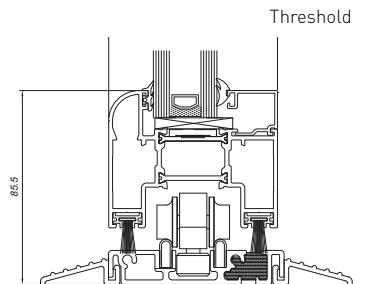

Visofold 1000

Application

- Residential/retail/commercial

Features

- Attractive, slim-line profiles offer reduced sightlines
- Profiles available in either square or rounded edge options
- Fabricated using mitred corners
- Lock mechanism available with domestic style 'lift-up' handle and an adjustable, one-piece keep
- Manufactured using Smarts punch tooling

Technical Performance

Finish	Single or dual colour, marine quality polyester powder coat as standard **
U Value	1.5 W/m²K using a 1.0 centre pane
Air	Class 4, 600Pa
Water	Class E, 750Pa
Wind	Class 4, 1800Pa
Document L Compliant	
PAS 24:2016	Enhanced Security Performance

Dimensions

Frame Width	102.5mm
Frame Depth	70mm
Glass	24, 28, 32, 34 or 36mm double or triple glazed units
Max o/a Height:	2500mm (per sash)
Max o/a Width	1200mm (per sash)
Max Sash Weight:	100kg

(For sizes outside of these parameters, contact Smarts Technical).

Threshold