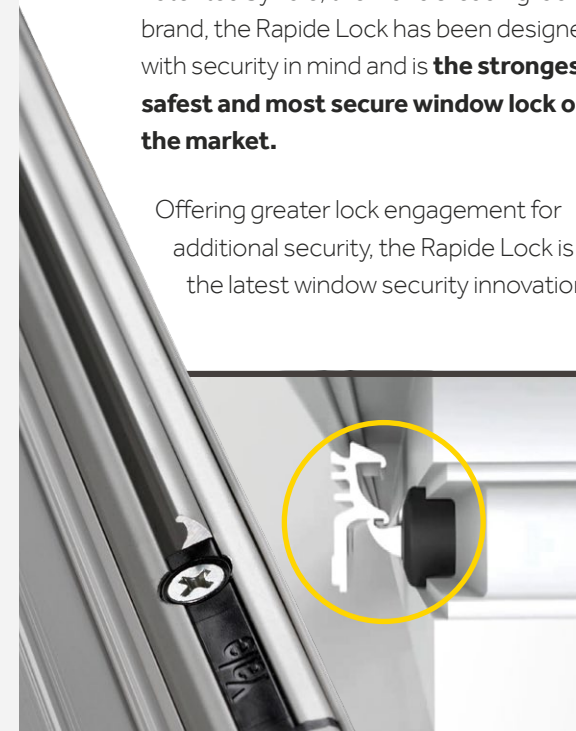

Security

All windows and doors incorporate many security features as standard to **defend your home against intruders.**

Did you know

67%

of burglars break in through the door?

Window security

Our technologically advanced windows offer **outstanding safety and security features** to protect your home under forcible attack.

All our windows are rigorously tested against attack and have additional upgrades available, including up to 11 locking points* to achieve Secured by Design accreditation.

Secured by Design is a UK Police initiative aimed at setting heightened levels of security and testing to reduce burglary and crime. In order to achieve Secured by Design, windows and doors must include additional security features such as hinge guards and glass retention clips.

As well as security testing, the window system has been tested to over 25,000 cycles which equates to **over 25 years of use.** They truly are made to last.

11-point locking system upgrade available for added security

The revolutionary new Rapide Lock by Yale

Patented by Yale, the world's leading lock brand, the Rapide Lock has been designed with security in mind and is **the strongest, safest and most secure window lock on the market.**

Offering greater lock engagement for additional security, the Rapide Lock is the latest window security innovation.

The **Polyframe Protection Promise[†]** is backed by **Yale** to offer outstanding protection against forced entry into your home, making it **the best homeowner security guarantee** available.

Door security

Having **high-performance door security** features is important for the safety of your family, home and possessions.

Intelligently designed multi-point lock technology along with advanced gearbox technology gives complete peace of mind.

- ✓ **2 pre-compressed rollers** allowing the door to seal prior to the hooks engaging for a smooth operation
- ✓ **2 steel hooks and 1 deadbolt** to maximise strength

When you choose a full suite of eligible Yale-approved hardware to PAS24:2016, you will benefit from:

- **UP TO £2,000 TOWARDS HOME INSURANCE EXCESS**
- **UP TO £2,000 TOWARDS REPAIRS OR REPLACEMENTS**
- **UP TO £2,000 COMPENSATION**
- **UP TO £500 REFUND ON CALL-OUT FEES**
- **10% OFF YALE SECURITY PRODUCTS AT YALESTORE.CO.UK**

Keeping you, your family and your property

safe

- ✓ **2 anti-lift bolts** preventing the door lock being dislodged from the keeps
- ✓ **1 centre latch** for ease of day-to-day operation, with engaging dead bolts and locks for added security

* When the correct Yale-approved hardware and security configuration to PAS24:2016 is installed. † Terms and conditions apply.