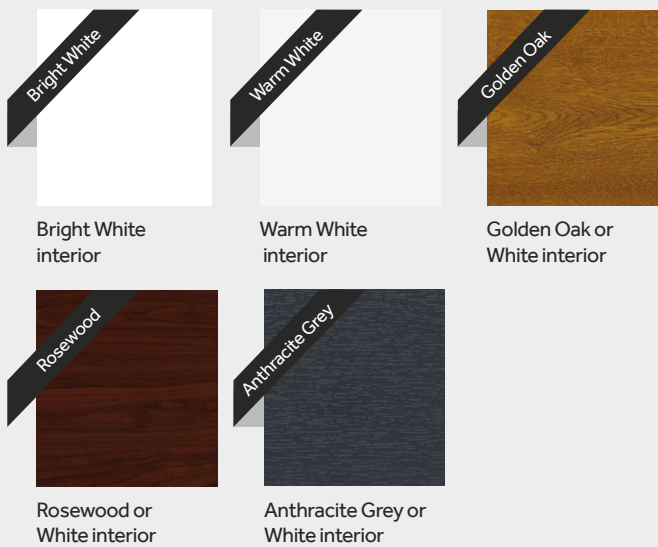

A wide range of colours and finishes available to choose from to be sympathetic to your home. See our full range of colour options on **page 22**.

> Doors

The doors you choose for your home will make a **lasting impression.**

With a choice of internal and external colours, you have the flexibility to truly complement the décor of your home.

Colours made to last

Bespoke colour options open up a whole new world of choices. Our advanced, in-house spray booth facilities offer in excess of **200 colours**.

Standard colours

Flush Fit Colours

Bespoke colours available to suit your home

Furniture

Finish your windows with stylish handles in a choice of colours and styles.

Accessories

Colours

Find a match for your home & style