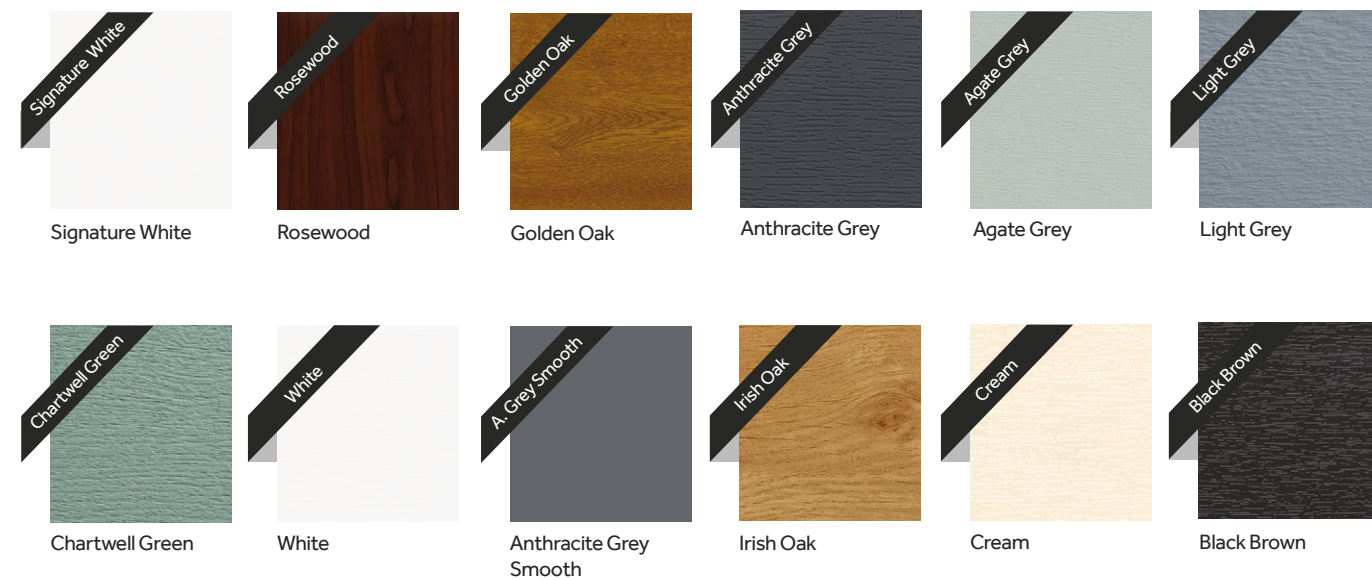

With a choice of internal and external colours, you have the flexibility to truly complement the décor of your home.

Colours made to last

Bespoke colour options open up a whole new world of choices. Our advanced, in-house spray booth facilities offer in excess of **200 colours**.

Standard colours

Flush Fit Colours

Bespoke colours available to suit your home

Furniture

Finish your windows with stylish handles in a choice of colours and styles.

Accessories

Colours

Find a match for your home & style