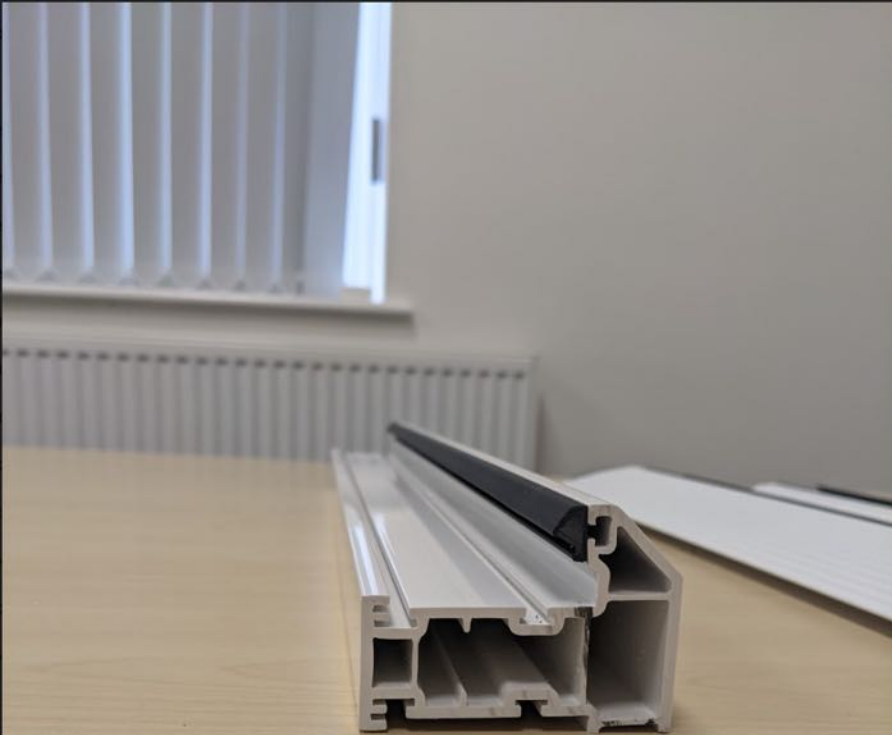

The following document contains images of Doorstop thresholds, in various positions with annotations.

For measurements and dimensions, please refer to the threshold guide at the end of the document.

This is the FULL PVC threshold, the highest option of threshold available.

Another image of the full pvc threshold at a different angle.

FULL PVC Threshold

Full PVC threshold VS a Low PVC Threshold

Notice the height difference in the centre.

An image of the LOW PVC threshold on its own.

Another image of the LOW PVC threshold

This is a Wheelchair threshold, notice the small short ramp

This is a close up of the wheelchair threshold cross-section.

This is the Wheelchair MDS25 threshold, only intended for mobility purposes

This is a MDS25 wheelchair vs the standard wheelchair threshold, notice the difference in the ramps.

This is the MDS25 wheelchair threshold again notice the depth of the ramp, and the height of the ramp.