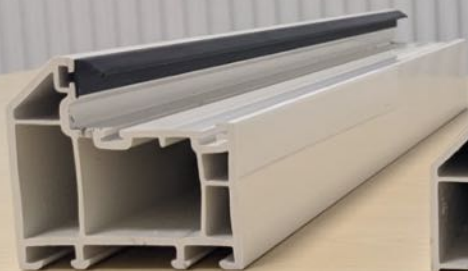

The following document contains images of Doorstop thresholds, in various positions with annotations.

For measurements and dimensions, please refer to the threshold guide at the end of the document.

This is the FULL PVC threshold, the highest option of threshold available.

Another image of the full pvc threshold at a different angle.

FULL PVC Threshold

Full PVC threshold VS a Low PVC Threshold

Notice the height difference in the centre.

An image of the LOW PVC threshold on its own.

Another image of the LOW PVC threshold

This is a Wheelchair threshold, notice the small short ramp

This is a close up of the wheelchair threshold cross-section.

This is the Wheelchair MDS25 threshold, only intended for mobility purposes

This is a MDS25 wheelchair vs the standard wheelchair threshold, notice the difference in the ramps.

This is the MDS25 wheelchair threshold again notice the depth of the ramp, and the height of the ramp.