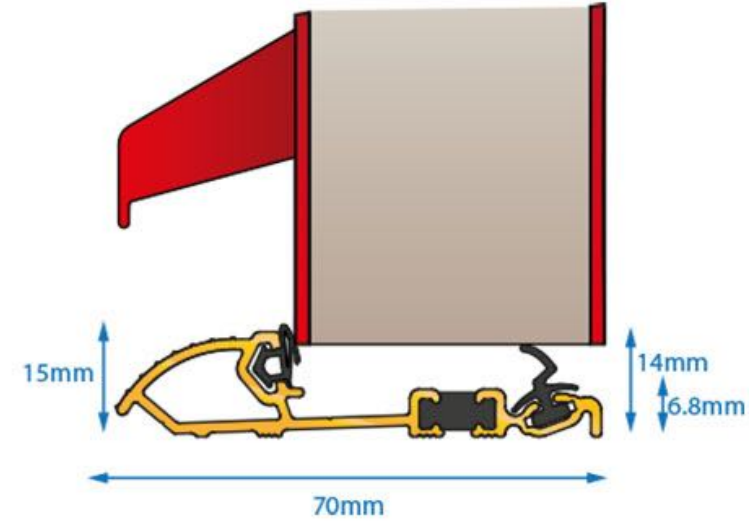

The following document contains images of Doorstop thresholds, in various positions with annotations.

For measurements and dimensions, please refer to the threshold guide at the end of the document.

This is the FULL PVC threshold, the highest option of threshold available.

Another image of the LOW PVC threshold

This is a Wheelchair threshold, notice the small short ramp

This is a close up of the wheelchair threshold cross-section.

This is the Wheelchair MDS25 threshold, only intended for mobility purposes

This is a MDS25 wheelchair vs the standard wheelchair threshold, notice the difference in the ramps.

This is the MDS25 wheelchair threshold again notice the depth of the ramp, and the height of the ramp.

FULL
PVC

LOW
PVC

Wheelchair
MDS25

Wheelchair

Threshold Schematic Drawings

FULL PVC

LOW PVC

WHEELCHAIR