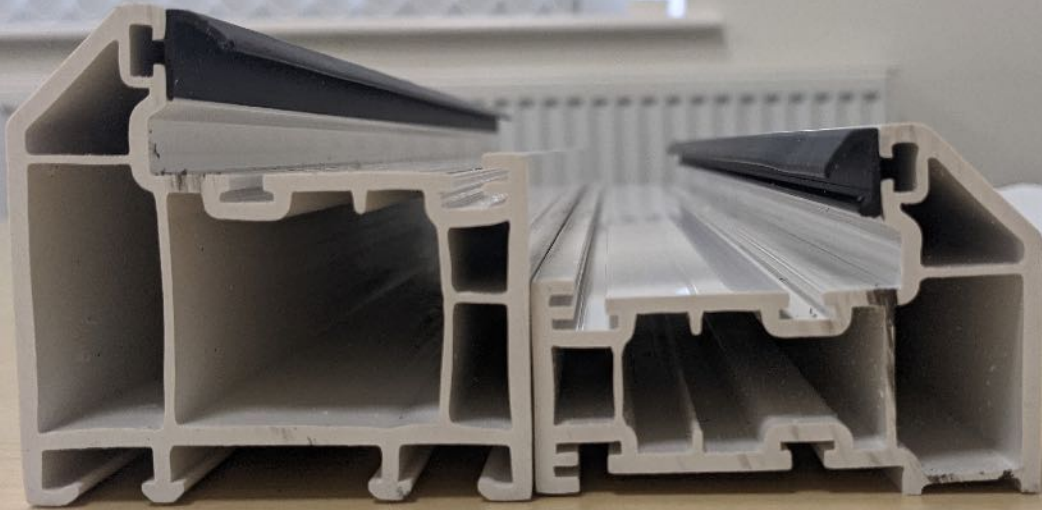

The following document contains images of Doorstop thresholds, in various positions with annotations.

For measurements and dimensions, please refer to the threshold guide at the end of the document.

This is the FULL PVC threshold, the highest option of threshold available.

Another image of the full pvc threshold at a different angle.

FULL PVC Threshold

Full PVC threshold VS a Low PVC Threshold

Notice the height difference in the centre.

An image of the LOW PVC threshold on its own.

Another image of the LOW PVC threshold

This is a Wheelchair threshold, notice the small short ramp

This is a close up of the wheelchair threshold cross-section.

This is the Wheelchair MDS25 threshold, only intended for mobility purposes

This is a MDS25 wheelchair vs the standard wheelchair threshold, notice the difference in the ramps.

This is the MDS25 wheelchair threshold again notice the depth of the ramp, and the height of the ramp.