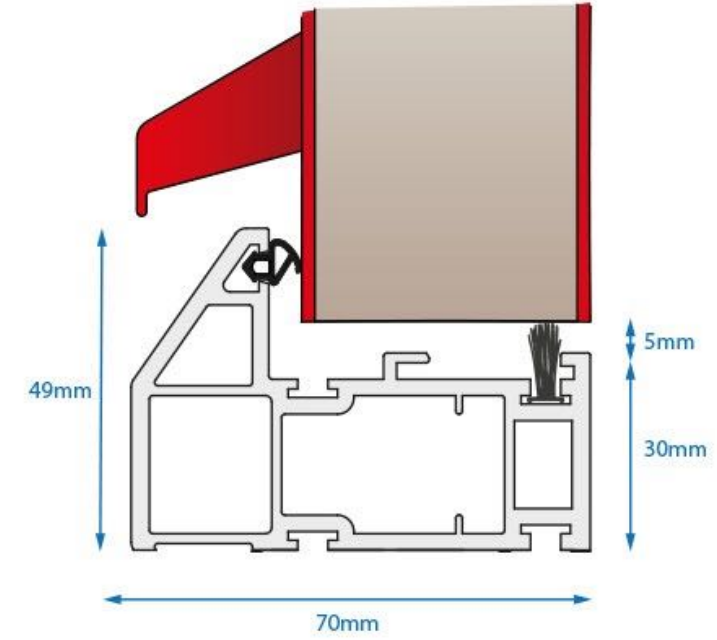

The following document contains images of Doorstop thresholds, in various positions with annotations.

For measurements and dimensions, please refer to the threshold guide at the end of the document.

This is the FULL PVC threshold, the highest option of threshold available.

Another image of the LOW PVC threshold

This is a Wheelchair threshold, notice the small short ramp

This is a close up of the wheelchair threshold cross-section.

This is the Wheelchair MDS25 threshold, only intended for mobility purposes

This is a MDS25 wheelchair vs the standard wheelchair threshold, notice the difference in the ramps.

This is the MDS25 wheelchair threshold again notice the depth of the ramp, and the height of the ramp.

FULL
PVC

LOW
PVC

Wheelchair
MDS25

Wheelchair

Threshold Schematic Drawings

FULL PVC

LOW PVC

WHEELCHAIR