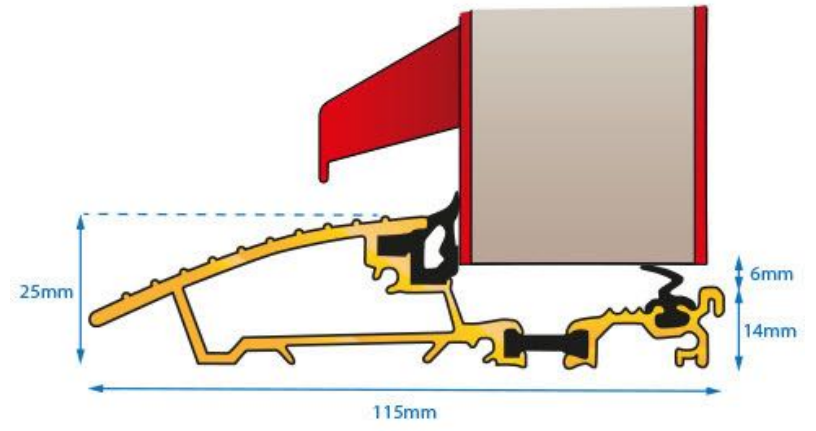

The following document contains images of Doorstop thresholds, in various positions with annotations.

For measurements and dimensions, please refer to the threshold guide at the end of the document.

This is the FULL PVC threshold, the highest option of threshold available.

Another image of the LOW PVC threshold

This is a Wheelchair threshold, notice the small short ramp

This is a close up of the wheelchair threshold cross-section.

This is the Wheelchair MDS25 threshold, only intended for mobility purposes

This is a MDS25 wheelchair vs the standard wheelchair threshold, notice the difference in the ramps.

This is the MDS25 wheelchair threshold again notice the depth of the ramp, and the height of the ramp.

FULL
PVC

LOW
PVC

Wheelchair
MDS25

Wheelchair

Threshold Schematic Drawings

FULL PVC

LOW PVC

WHEELCHAIR