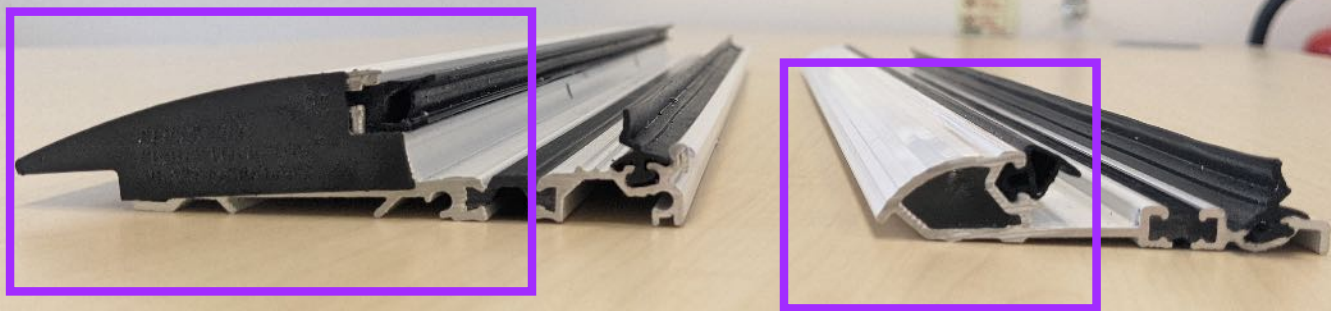

Another image of the full pvc threshold at a different angle.

FULL PVC Threshold

Full PVC threshold VS a Low PVC Threshold

Notice the height difference in the centre.

An image of the LOW PVC threshold on its own.

Another image of the LOW PVC threshold

This is a Wheelchair threshold, notice the small short ramp

This is a close up of the wheelchair threshold cross-section.

This is the Wheelchair MDS25 threshold, only intended for mobility purposes

This is a MDS25 wheelchair vs the standard wheelchair threshold, notice the difference in the ramps.

This is the MDS25 wheelchair threshold again notice the depth of the ramp, and the height of the ramp.