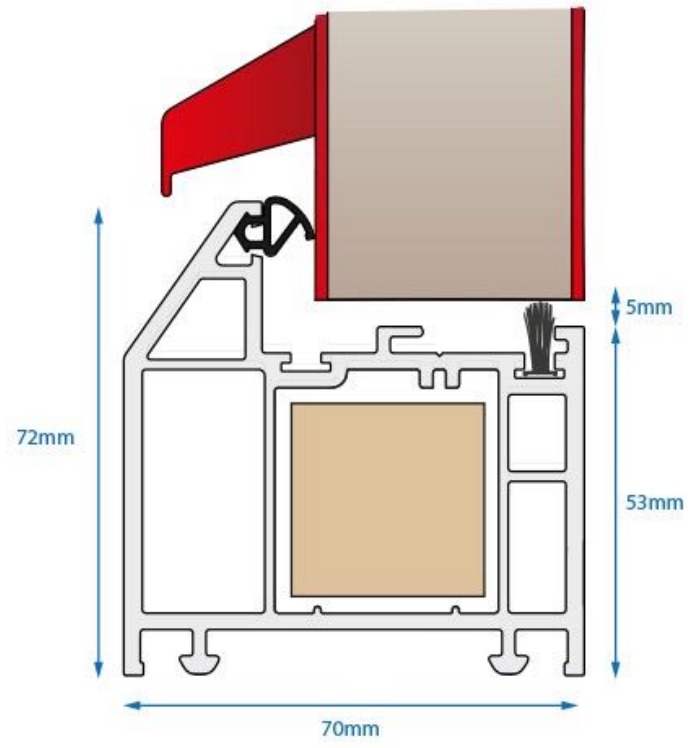

The following document contains images of Doorstop thresholds, in various positions with annotations.

For measurements and dimensions, please refer to the threshold guide at the end of the document.

This is the FULL PVC threshold, the highest option of threshold available.

Another image of the LOW PVC threshold

This is a Wheelchair threshold, notice the small short ramp

This is a close up of the wheelchair threshold cross-section.

This is the Wheelchair MDS25 threshold, only intended for mobility purposes

This is a MDS25 wheelchair vs the standard wheelchair threshold, notice the difference in the ramps.

This is the MDS25 wheelchair threshold again notice the depth of the ramp, and the height of the ramp.

FULL
PVC

LOW
PVC

Wheelchair
MDS25

Wheelchair

Threshold Schematic Drawings

FULL PVC

LOW PVC

WHEELCHAIR