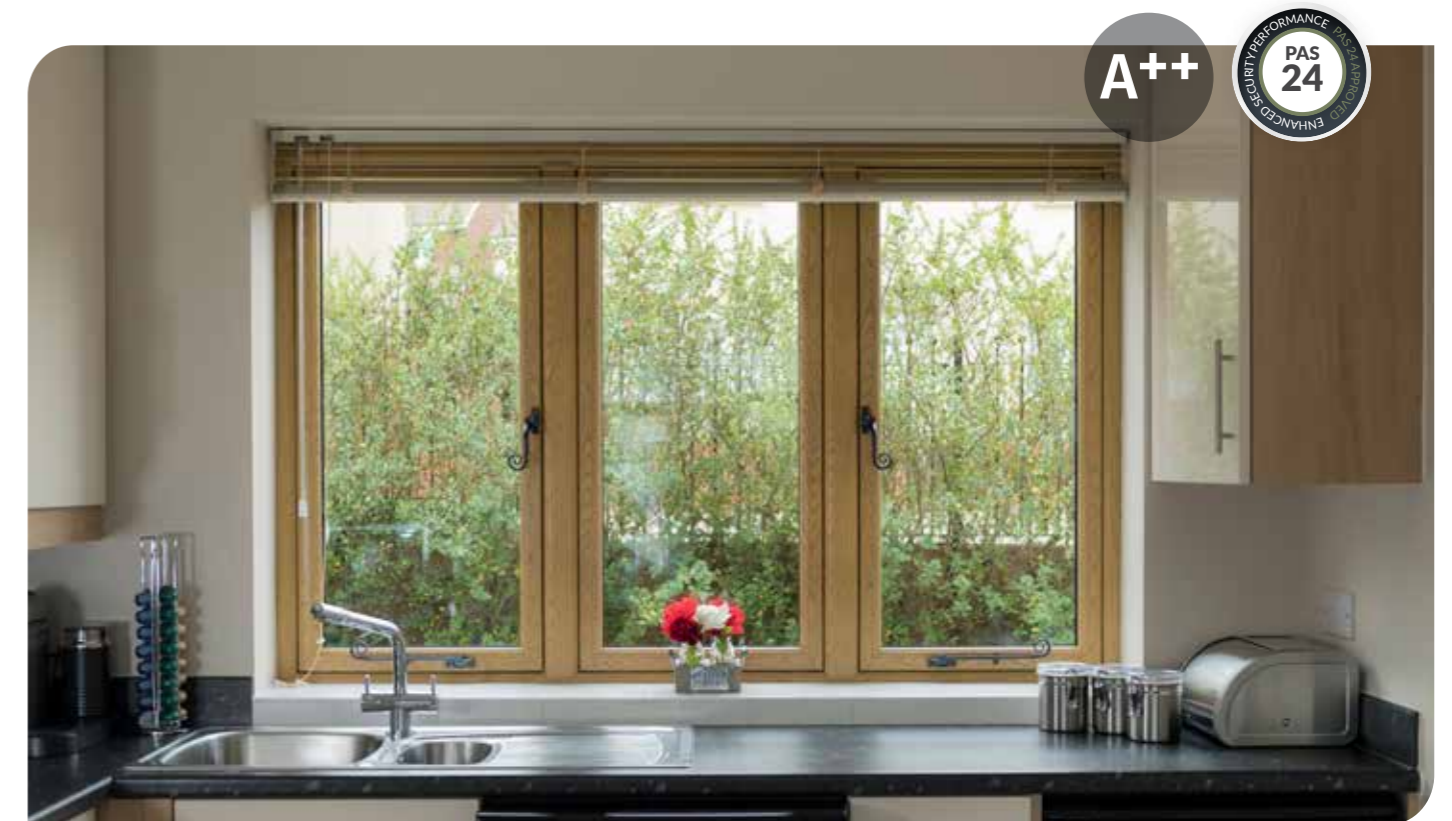

HERITAGE

FLUSH COLLECTION

BY DECEUNINCK

Heritage Flush Collection
Beautiful living spaces

deceuninck

Make the most of your home inside and out - Heritage Flush Window

Our Heritage Flush Window combines the beauty and elegance of traditional timber with all the benefits of PVC-U. The Heritage Flush Window makes a stunning addition to both traditional and contemporary properties, transforming period homes, country cottages and modern townhouses. Its unrivalled, aesthetic appeal makes it one of the most attractive windows on the market today.