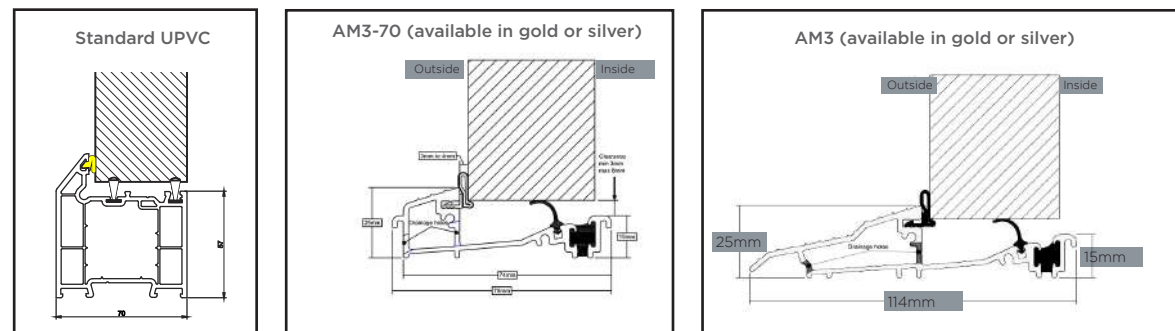

Thresholds

Our three threshold choices include standard uPVC or two aluminium options.