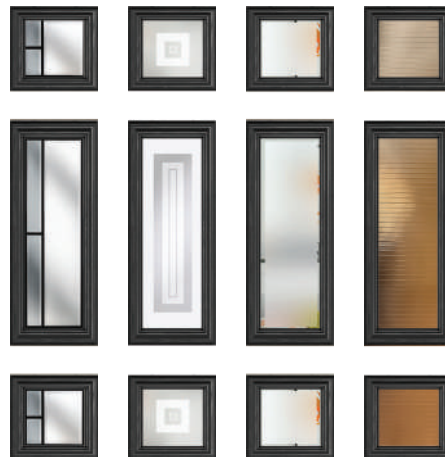

4 Decorative Glass Options

Aurora   Greenwich   Kensington   Masterline

This door is available with or without grooves