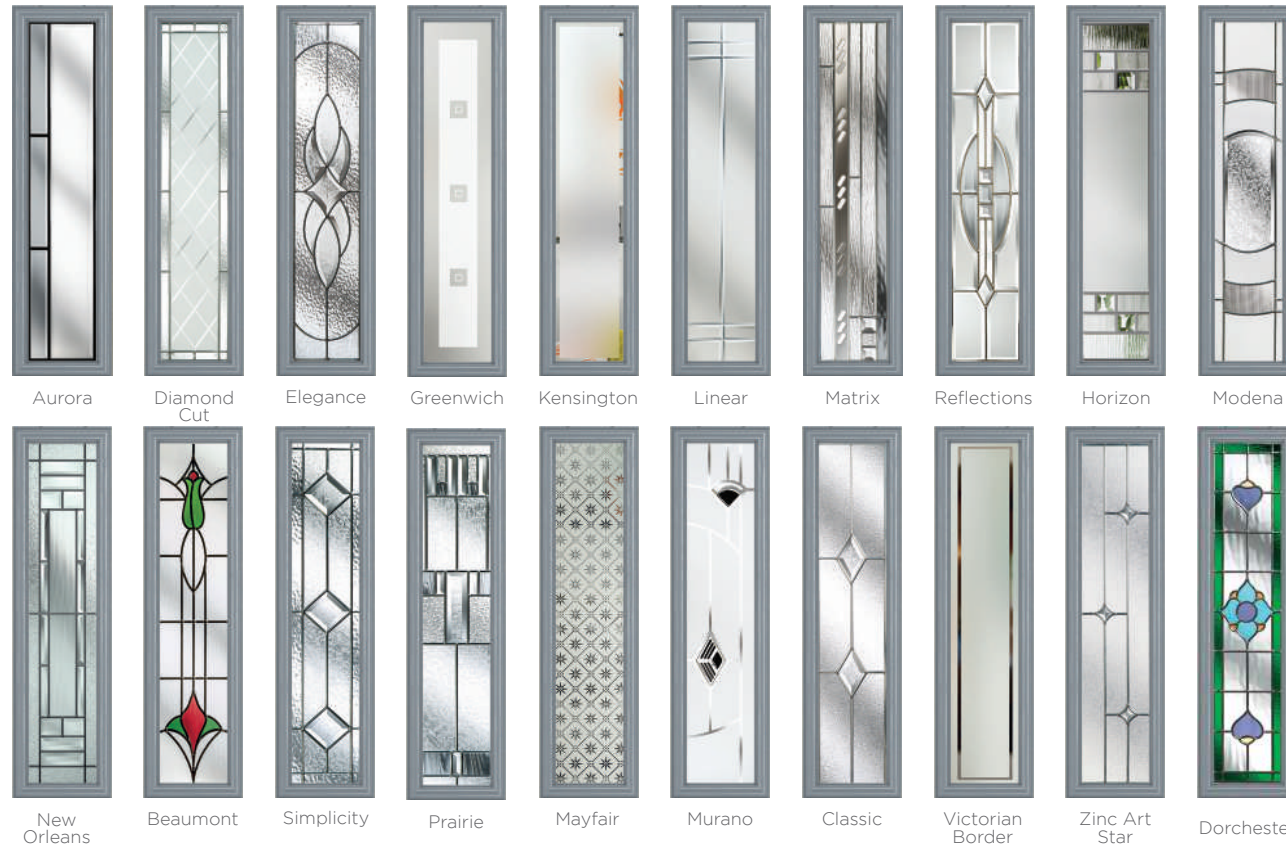

6 Decorative Glass Options

Bullseye

Dorchester

Greenwich

Kensington

New Orleans

Simplicity

This door is available with or without grooves

West Country Charm

The rectangular glazing is the perfect companion to the sleek linear grooves of the Somerset door.

8 Decorative Glass Options

Greenwich

Kensington

Reflections

Simplicity

Classic

Zinc Star

Mayfair

Aurora

This door is available with or without grooves

Somerset
Colour - French Grey
Glass - Aurora

Freedom of Choice

The design of the Mowbray offers an extended and versatile selection of glazing styles, giving you more freedom of choice to design your perfect door.

20 Decorative Glass Options

Mowbray
Colour - French Grey
Glass - Diamond Cut

This door is available with or without grooves

Contemporary Look

This highly-desirable contemporary door style works well with either our standard range of handles or upgrade to our range of stainless-steel bar handles.