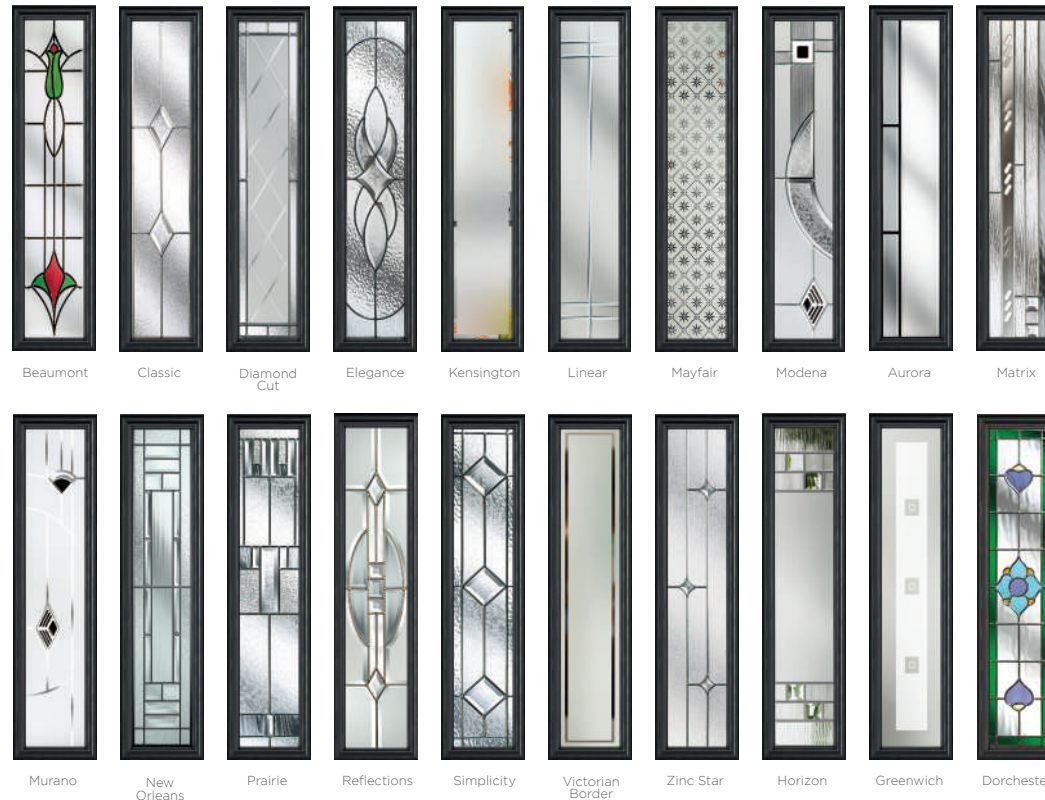

A Timeless Classic

It's the most popular door style in the UK for a reason - because it works with just about every house type.

Whitmore Glazed
Colour - Black
Glass - Mayfair

19 Decorative Glass Options

An Elegant Twist