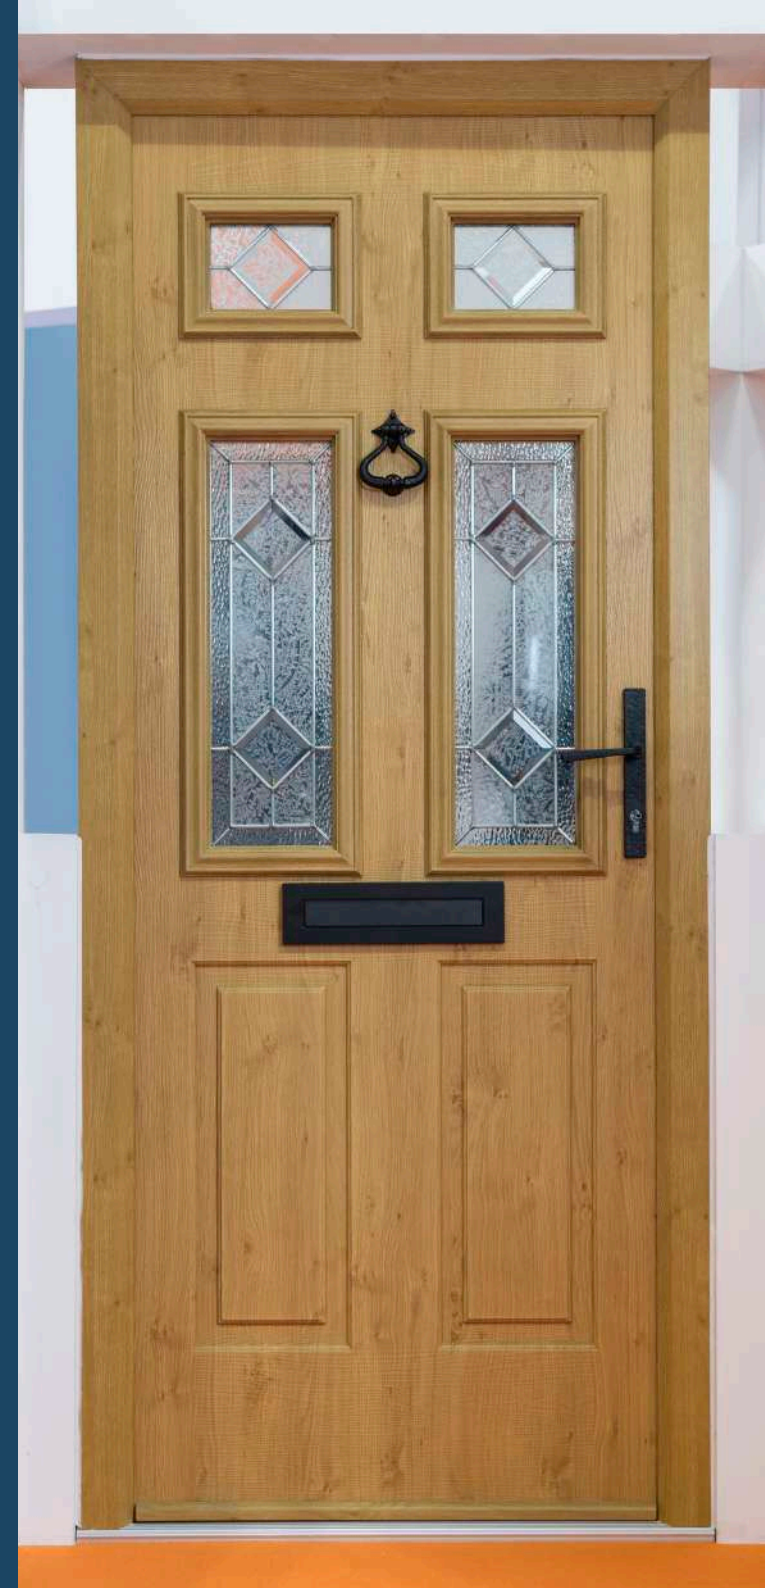

Welcome Home

Discover why more and more people
are choosing **COMP DOOR**[™]

A **Com**prehensive set of features

- ✓ Over 250 colour combinations inside & out
- ✓ 48mm solid timber core
- ✓ Outstanding 1.4 W/m²K U-value
- ✓ Highly advanced secure locking system
- ✓ Chamfered or sculptured frames
- ✓ All locks compliant to PAS-24: 2016
- ✓ ABS security cylinder as standard