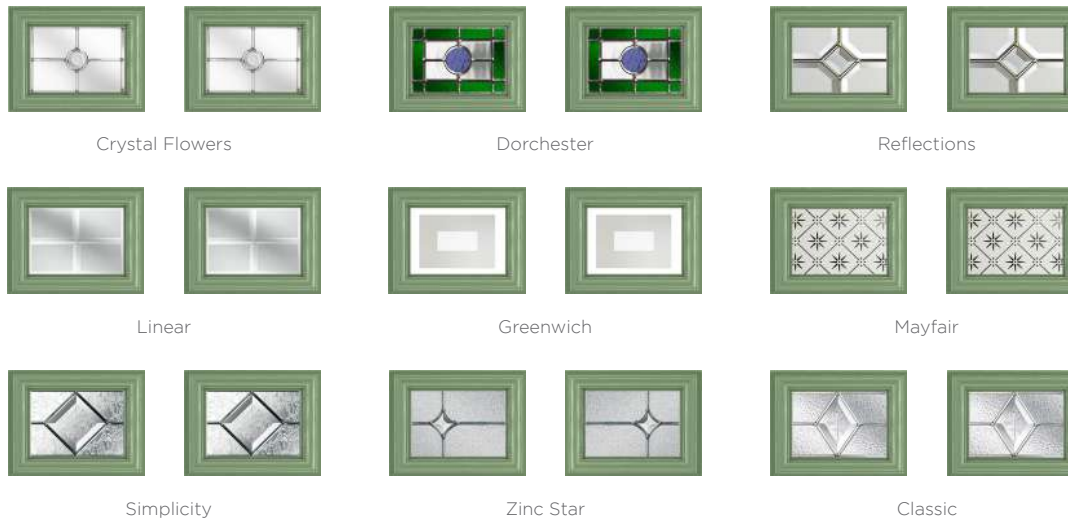

Zinc Star

Classic

Mayfair

Majestic Masterpiece

The Middleton door complements authentic Edwardian and Georgian architecture with the option to include glazing in the top panels.

9 Decorative Glass Options

Middleton 2
Colour - Chartwell Green
Glass - Greenwich

Classical Elegance

Following in the Middleton theme, this door gives the option of letting in more light with the inclusion of 4 glazing panels.

6 Decorative Glass Options

Middleton
Colour - Black
Glass - Dorchester