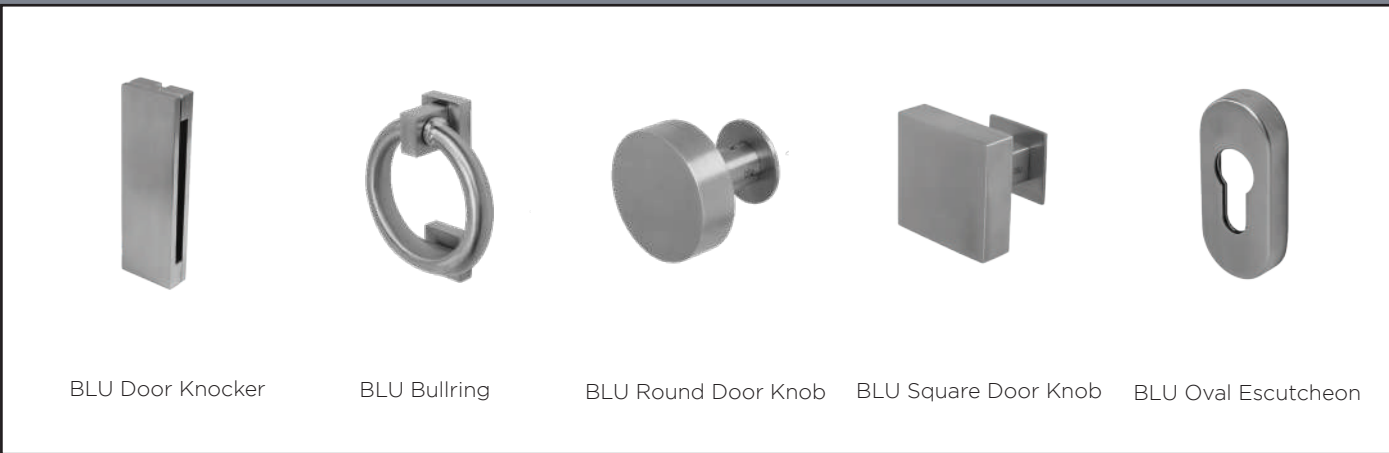

The BLU range of suited hardware is made from 316 marine grade stainless steel, compared to the industry-standard of 304, giving it the best long-term resistance to corrosion in coastal locations, supported by a 'best in class' lifetime guarantee.

316 Stainless Steel

BLU Handle on Rose

BLU Handle on Backplate

BLU Letterplate

BLU Rectangular Bar Handle
400 / 900 / 1800mm lengths

BLU Round Bar Handle
400 / 900 / 1800mm lengths

BLU Door Knocker

BLU Bullring