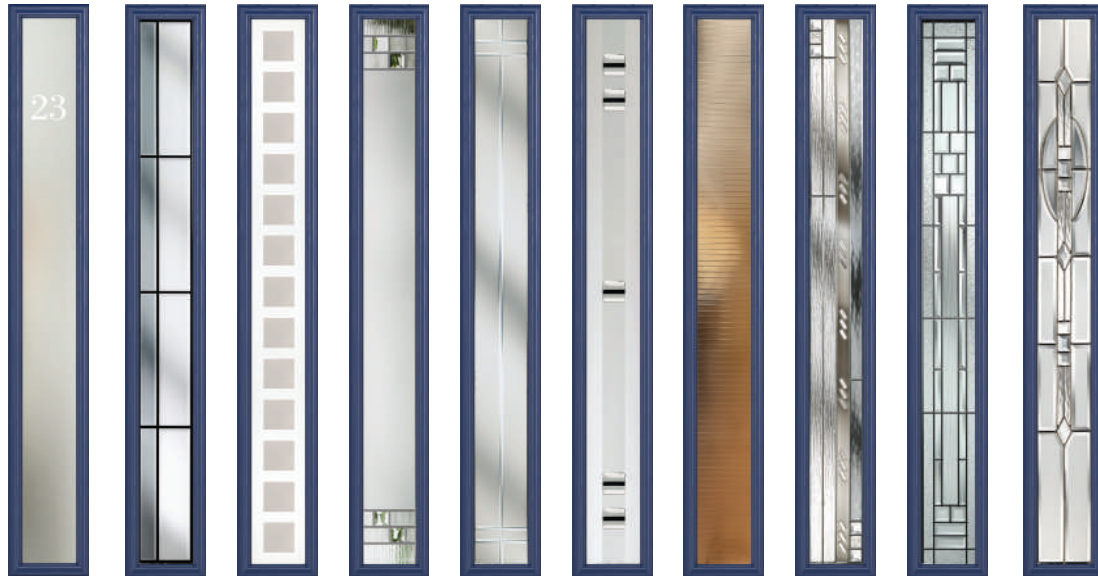

Sutherland
An offset glazed variation of the Rutland door.

10 Decorative Glass Options

Numbers additional designs available
Aurora
Etched Square
Horizon
Linear
Linosa
Masterline
Matrix
New Orleans
Reflections