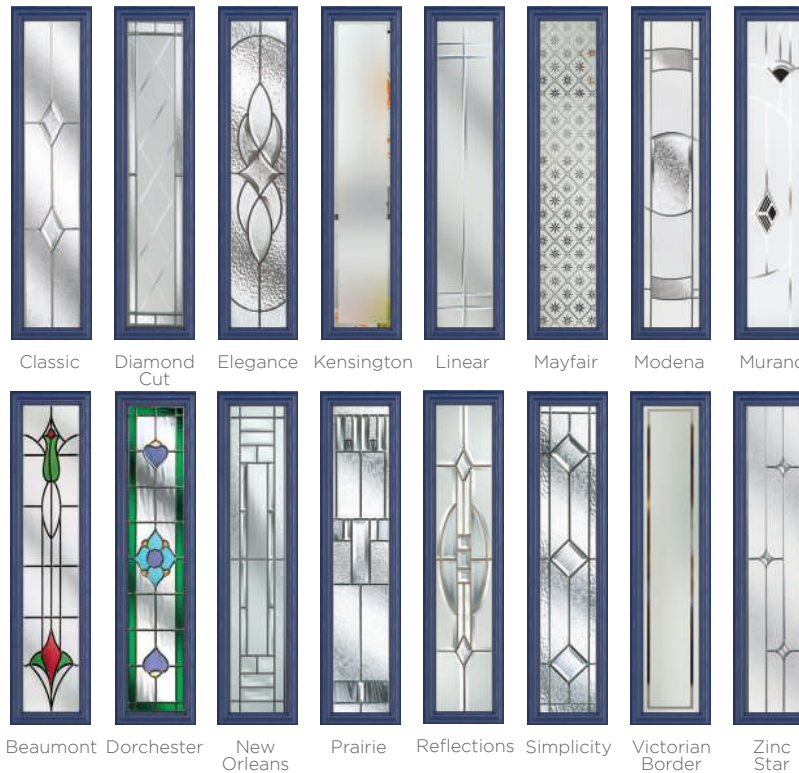

Prairie

Reflections

Victorian Border

Zinc Star

This door is available with or without grooves

Visual Variety

The six decorative glass options available on the Hamilton door gives a variety of style effects from retro and heritage to a more modern look.

Westminster
Colour - Black
Glass - Victorian Border

15 Decorative Glass Options

Beaumont Classic Diamond Cut Elegance Kensington Linear Mayfair Modena

Murano New Orleans Prairie Reflections Simplicity Victorian Border Zinc Star

Magnificent Duos

The Wellington utilises two glazing panels for double visual impact. Combined with a large range of decorative glass options, the Wellington can be adapted to suit almost every style.

15 Decorative Glass Options

This door is available with or without grooves

Wellington
Colour - Blue
Glass - Mayfair

Learn more about this style at compdoor.co.uk

Great Lengths

We've gone to great lengths to offer this contemporary style door featuring full length glazing which works well when paired with both art deco and modern styles.