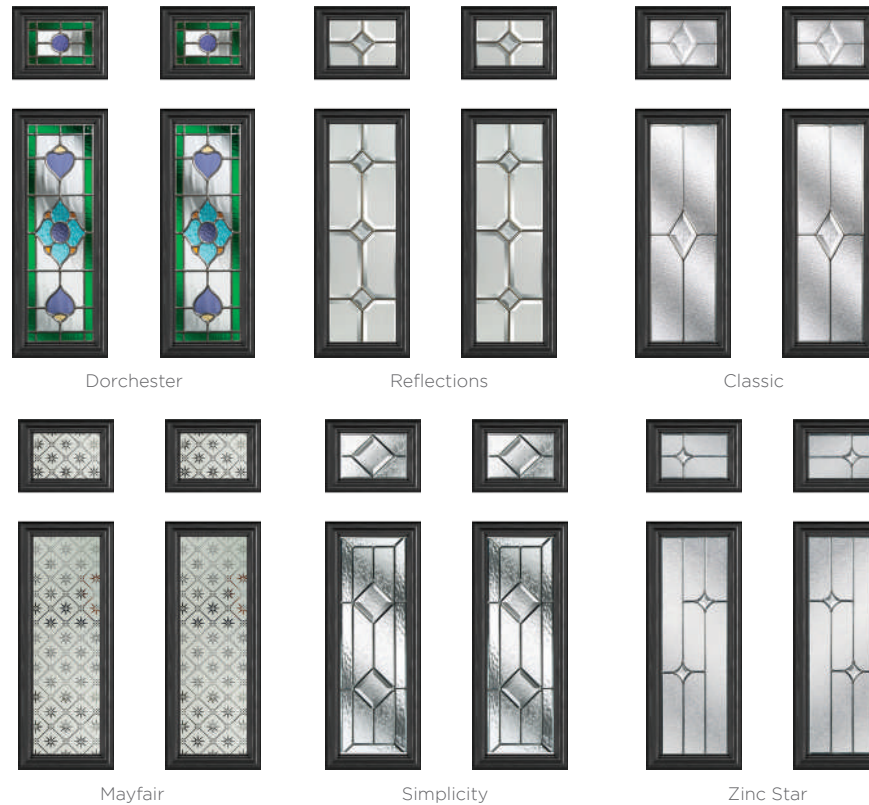

Zinc Star

Classic

Mayfair

Majestic Masterpiece

The Middleton door complements authentic Edwardian and Georgian architecture with the option to include glazing in the top panels.

9 Decorative Glass Options

Middleton 2
Colour - Chartwell Green
Glass - Greenwich

Classical Elegance

Following in the Middleton theme, this door gives the option of letting in more light with the inclusion of 4 glazing panels.

6 Decorative Glass Options

Middleton
Colour - Black
Glass - Dorchester