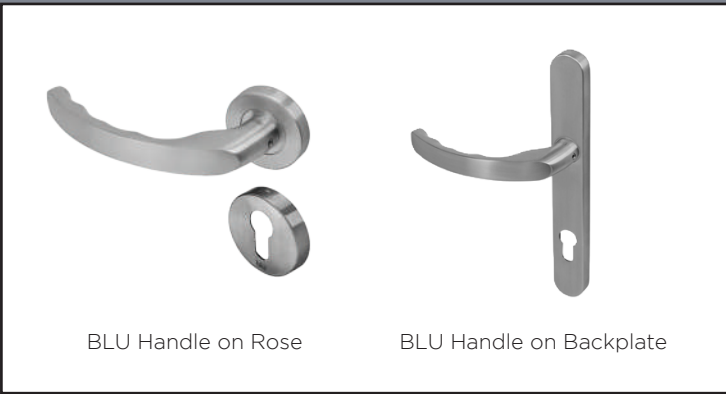

Coastal BLU

Our Coastal range of handle, knocker and letterplate upgrades have been designed for enhanced performance and durability and are arguably the best quality on the market.

The BLU range of suited hardware is made from 316 marine grade stainless steel, compared to the industry-standard of 304, giving it the best long-term resistance to corrosion in coastal locations, supported by a 'best in class' lifetime guarantee.

BLU Handle on Rose

BLU Handle on Backplate