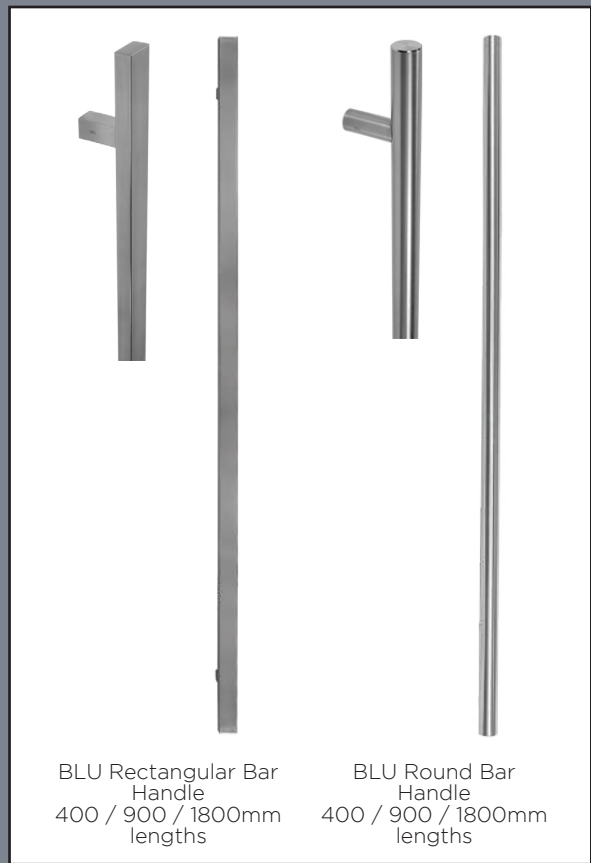

316 Stainless Steel

BLU Handle on Rose

BLU Handle on Backplate

BLU Letterplate

BLU Rectangular Bar Handle
400 / 900 / 1800mm lengths

BLU Round Bar Handle
400 / 900 / 1800mm lengths

BLU Door Knocker

BLU Bullring