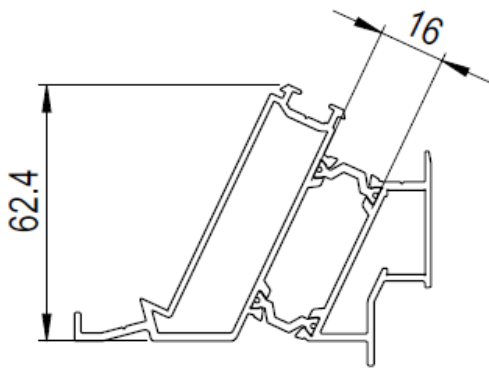

ATLAS

MORE SKY LESS ROOF™

The Lantern 2.0 Regular & Contemporary styles

Ringbeam

FIXED PITCH

VARIABLE PITCH

Ridge Topcap

Ridge Pressure Plate

Hip Topcap