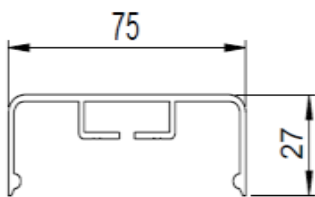

ATLAS

MORE SKY LESS ROOF™

The Lantern 2.0 Regular & Contemporary styles

Ringbeam

FIXED PITCH

VARIABLE PITCH

Ridge Topcap

Ridge Pressure Plate