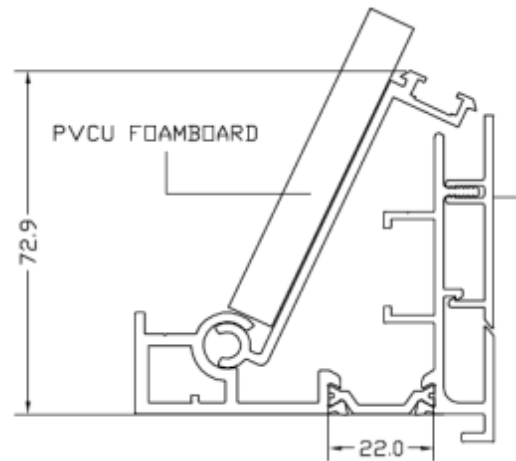

ATLAS

MORE SKY LESS ROOF™

The Lantern 2.0 Regular & Contemporary styles

Ringbeam

FIXED PITCH

VARIABLE PITCH

Ridge Topcap

Ridge Pressure Plate

Hip Topcap